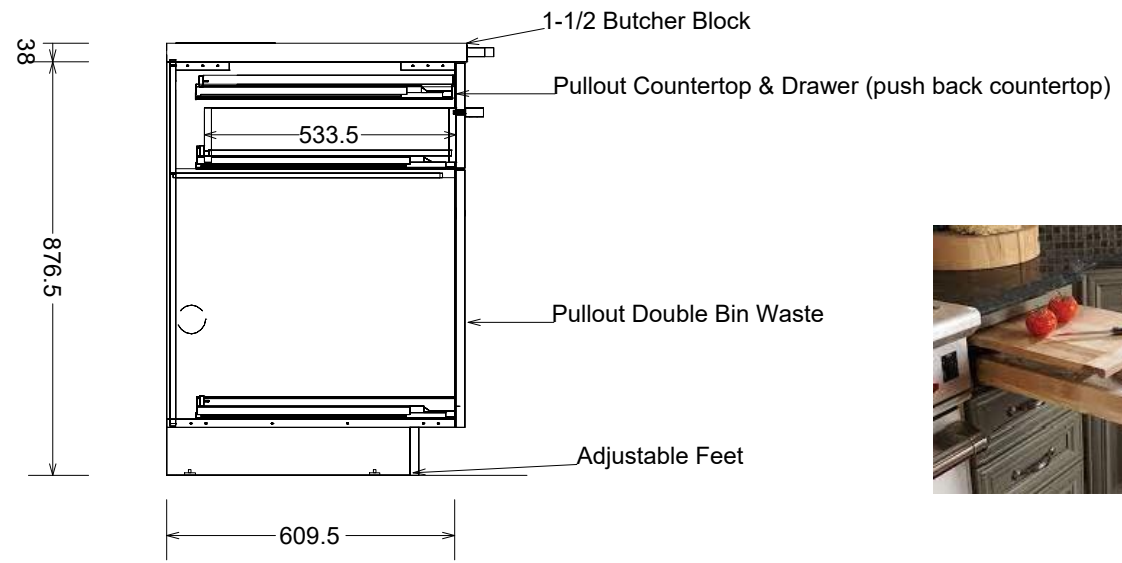

Key
Date: 09/09/21
Scale:

E1 UNIT A
ASSISTIVE CABINET

S1 SECTION OF UNIT A

Notes:

**VA CABINET
FINAL DESIGN**

Sheet 1
Date: 09/09/21
Scale: 3/4" = 1'

E3 UNIT B
ASSISTIVE CABINET

S3 SECTION OF UNIT B