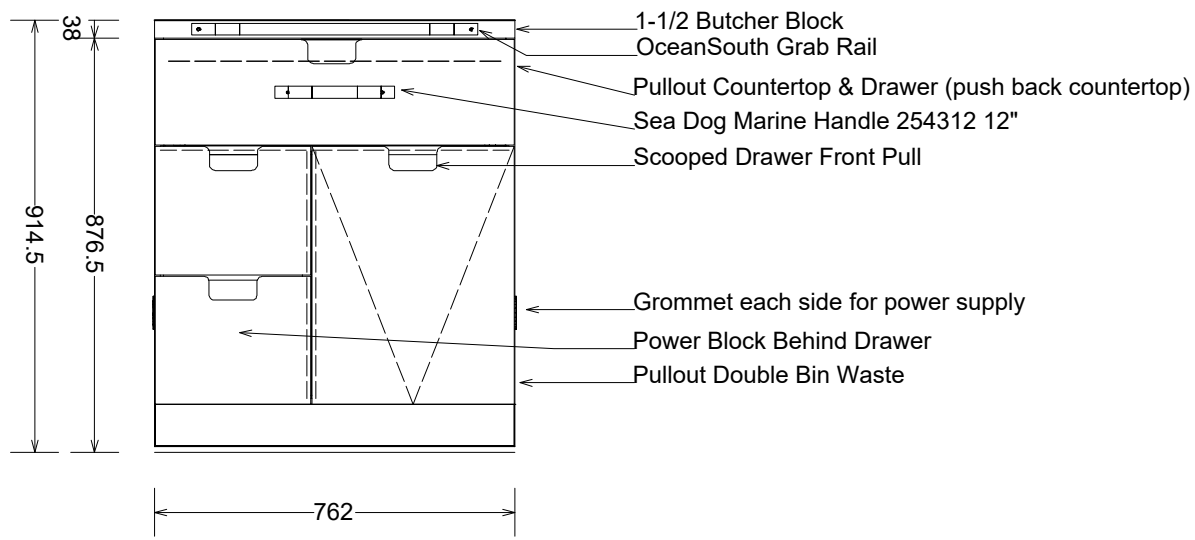

Key
Date: 09/09/21
Scale:

E1 UNIT A
ASSISTIVE CABINET

S1 SECTION OF UNIT A

Notes:

**VA CABINET
FINAL DESIGN**

Sheet 1
Date: 09/09/21
Scale: 3/4" = 1'

E3 UNIT B
ASSISTIVE CABINET

S3 SECTION OF UNIT B