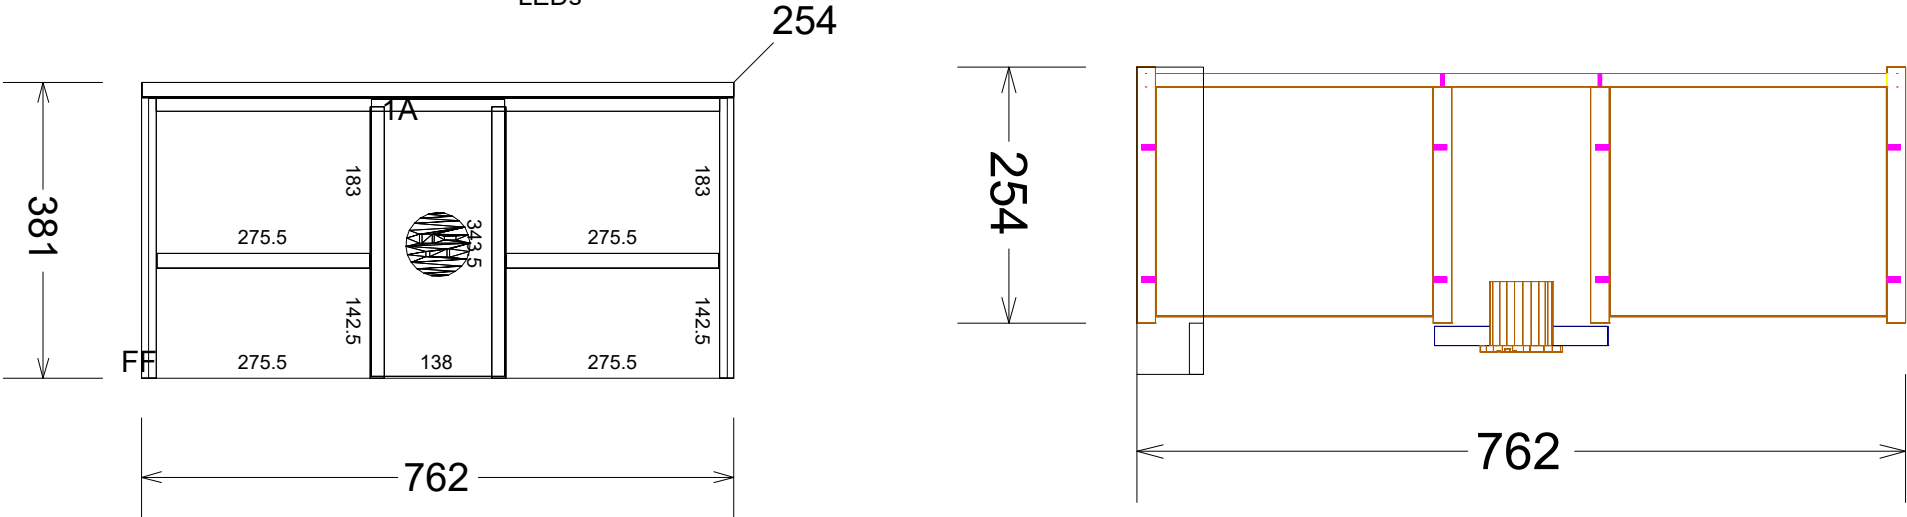

Assembly #5002 - Power Bar with way find light
762 x 381 x 254 (1)

Doors				
1	171.5	357	Slab	MDF 3/4 thick - No EB
Panel Stock				
1	253.5	361	Finished Left End	3/4 Paint Grade Ply
1	253.5	361	Finished Right End	3/4 Paint Grade Ply
1	744.5	360.5	Unfinished Back	1/2 Prefinished Ply
1	234	725.5	Top	3/4 Paint Grade Ply
1	304	761	Panel	3/4 Paint Grade Ply
2	234	350	Partition	3/4 Paint Grade Ply
2	227.5	274	Adjustable Shelf	3/4 Paint Grade Ply

Comment

Tip Out Hardware at center
Power Grommet at center
LEDs

UNIT E (BACKSPLASH)

Reveals

Reveal Top: 21	Reveal Left: 0	Reveal Horizontal: 3
Reveal Bottom: 3	Reveal Right: 0	Reveal Vertical: 3

Assembly #5002 - Power Bar with way find light		VA CABINET FINAL	
FL - Ferris - Standard		Default	
L. Stile = 0	R. Stile = 0		
L. Scribe = 0	R. Scribe = 0	B. Scribe = 0	T. Scribe = 19
Toe Height = 0	Toe Recess = 76		
Left End = Finished	Right End = Finished	Back = Unfinished	
		Date: 09/09/21