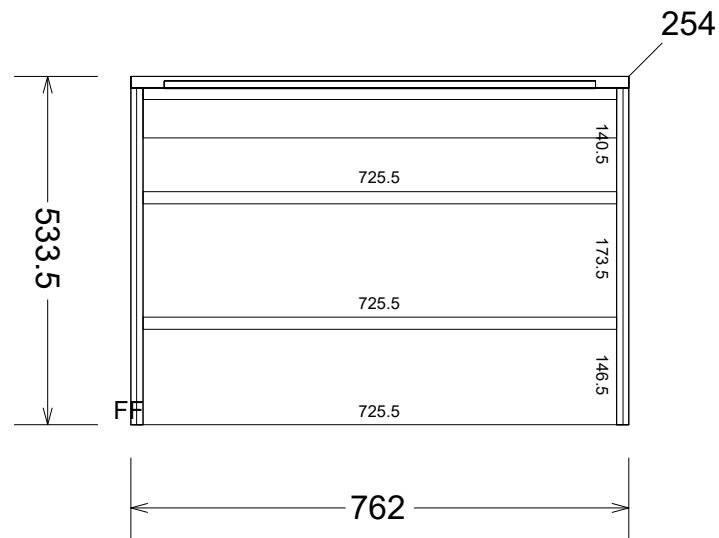

Assembly #4002 - Power Bar with way find light
762 x 533.5 x 254 (1)

Panel Stock				
1	253.5	515	Finished Left End	3/4 Paint Grade Ply
1	253.5	515	Finished Right End	3/4 Paint Grade Ply
1	744.5	515	Unfinished Back	1/2 Prefinished Ply
1	234.5	725.5	Top	3/4 Paint Grade Ply
1	304	761	Panel	3/4 Paint Grade Ply
1	76	724	Light Valence	3/4 Paint Grade Ply
2	228	724	Adjustable Shelf	3/4 Paint Grade Ply

Comment
LEDs

Unit F- Backsplash

Reveals

Reveal Top: 0	Reveal Left: 0	Reveal Horizontal: 3
Reveal Bottom: 0	Reveal Right: 0	Reveal Vertical: 3

Assembly #4002 - Power Bar with way find light

FL - Ferris - PO Pantry

L. Stile = 0	R. Stile = 0
L. Scribe = 0	R. Scribe = 0
Toe Height = 0	Toe Recess = 76
Left End = Finished	Right End = Finished
	Back = Unfinished
	T. Scribe = 17.5
	B. Scribe = 0

VA CABINET FINAL

Default

Date: 09/09/21