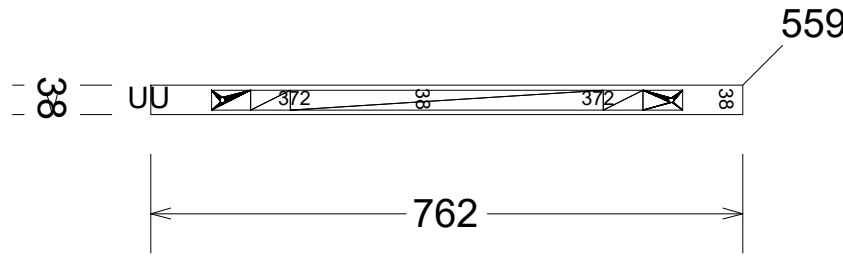

Assembly #4001 - Butcher Block 1.5"
762 x 38 x 559 (1)

Panel Stock				
1	559	762	Top	1-1/2 Butcher Block
Hardware				
1	25.5	606.5	Door Pull	OceanSide Grab Bar
Comment				

Reveals

Reveal Top: 0	Reveal Left: 0	Reveal Horizontal: 3
Reveal Bottom: 0	Reveal Right: 0	Reveal Vertical: 3

Assembly #4001 - Butcher Block 1.5"		VA CABINET FINAL	
FL - Ferris - Standard		Default	
L. Stile = 0	R. Stile = 0		
L. Scribe = 9.5	R. Scribe = 0	B. Scribe = 0	T. Scribe = 0
Toe Height = 0	Toe Recess = 76		
Left End = Unfinished	Right End = Unfinished	Back = Unfinished	
		Date: 09/09/21