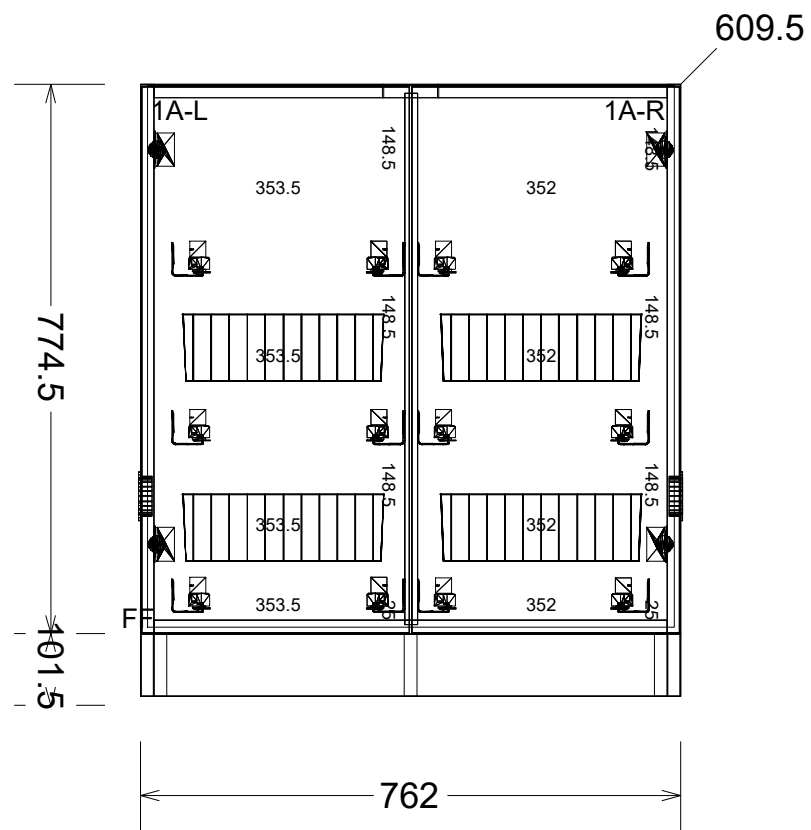

Assembly #1001 - Unit A HIPR
762 x 876.5 x 609.5 (1)

Door Storage Racks - Hafele - 543.17.201

Reveals		
Reveal Top: 3	Reveal Left: 1.5	Reveal Horizontal: 3
Reveal Bottom: 0	Reveal Right: 1.5	Reveal Vertical: 3

Default

Date: 09/09/21

Assembly #1001 - Unit A HIPR
762 x 876.5 x 609.5 (1)

Reveals

Reveal Top: 3 Reveal Left: 1.5 Reveal Horizontal: 3
 Reveal Bottom: 0 Reveal Right: 1.5 Reveal Vertical: 3

Assembly #1001 - Unit A HIPR