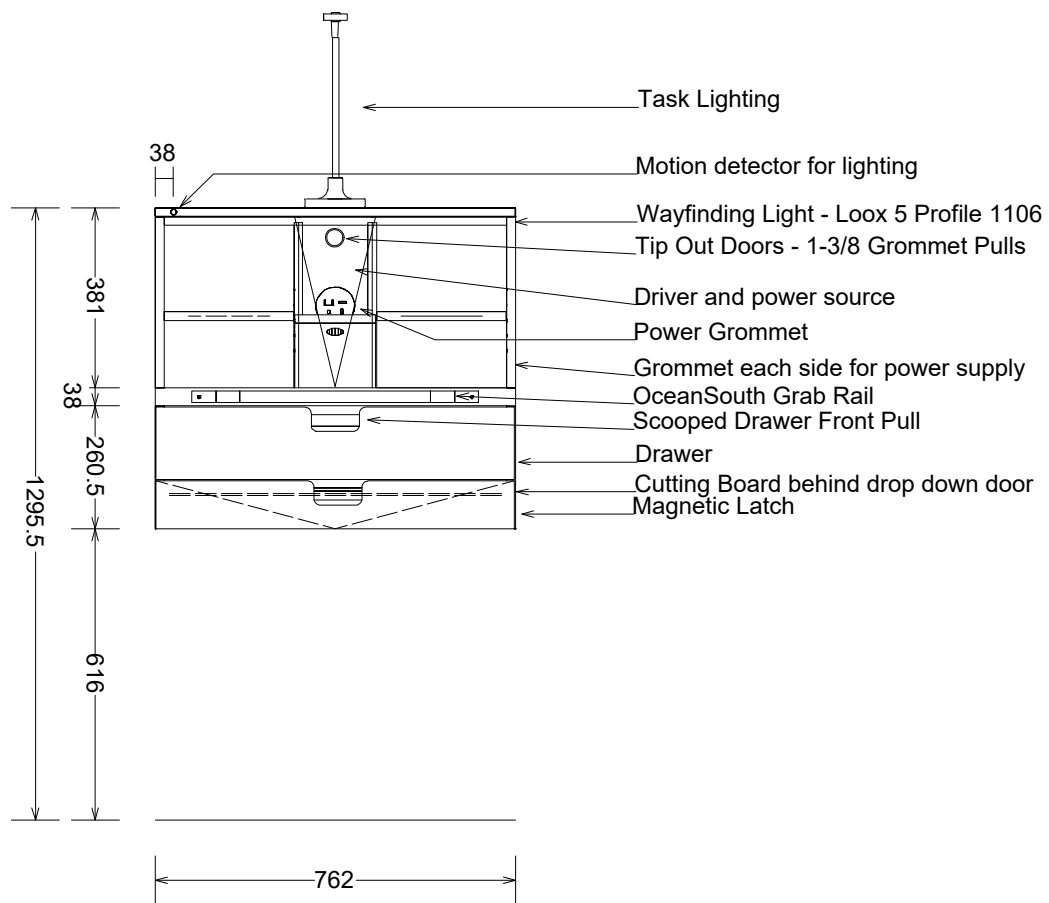

E5 UNIT C WITH BACKSPLASH E
ASSISTIVE CABINET