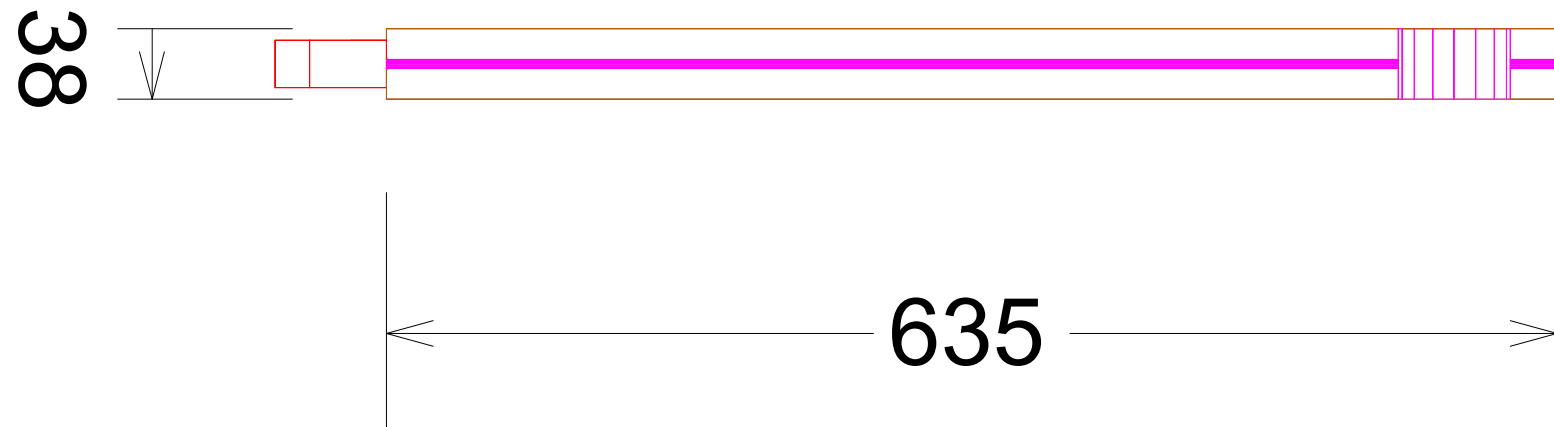

Assembly #1003 - Butcher Block 1.5"
762 x 38 x 635 (1)

Reveals

Reveal Top: 0   Reveal Left: 0   Reveal Horizontal: 3
Reveal Bottom: 0   Reveal Right: 0   Reveal Vertical: 3

Assembly #1003 - Butcher Block 1.5"

FL - Ferris - Standard

L. Stile = 0   R. Stile = 0
L. Scribe = 9.5   R. Scribe = 0   B. Scribe = 0   T. Scribe = 0
Toe Height = 0   Toe Recess = 76
Left End = Unfinished   Right End = Unfinished   Back = Unfinished

VA CABINET FINAL

Default

Date: 09/09/21