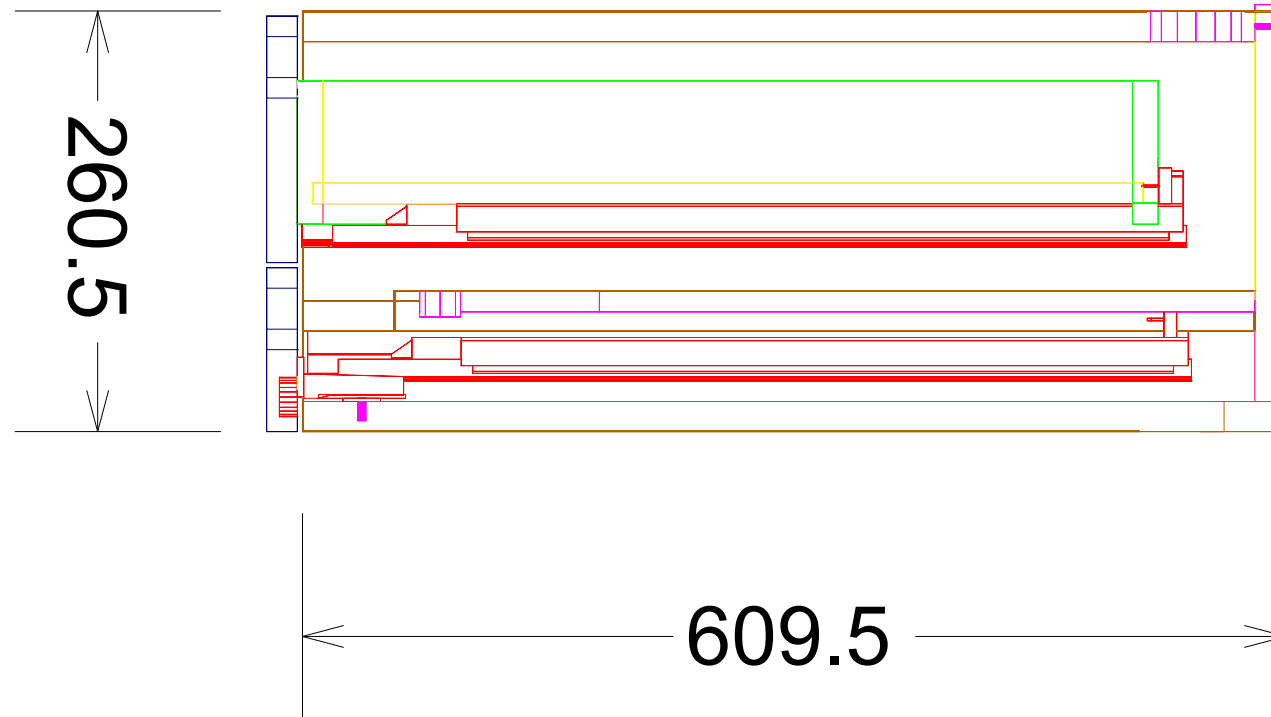

Assembly #5001 - Unit C
762 x 260.5 x 609.5 (1)

Reveals

Reveal Top: 3   Reveal Left: 1.5   Reveal Horizontal: 3
Reveal Bottom: 0   Reveal Right: 1.5   Reveal Vertical: 3

Assembly #5001 - Unit C
FL - Ferris - Standard

L. Stile = 0   R. Stile = 0
L. Scribe = 0   R. Scribe = 0   B. Scribe = 0   T. Scribe = 0
Toe Height = 0   Toe Recess = 76
Left End = Finished   Right End = Finished   Back = Unfinished

VA CABINET FINAL

Default

Date: 09/09/21