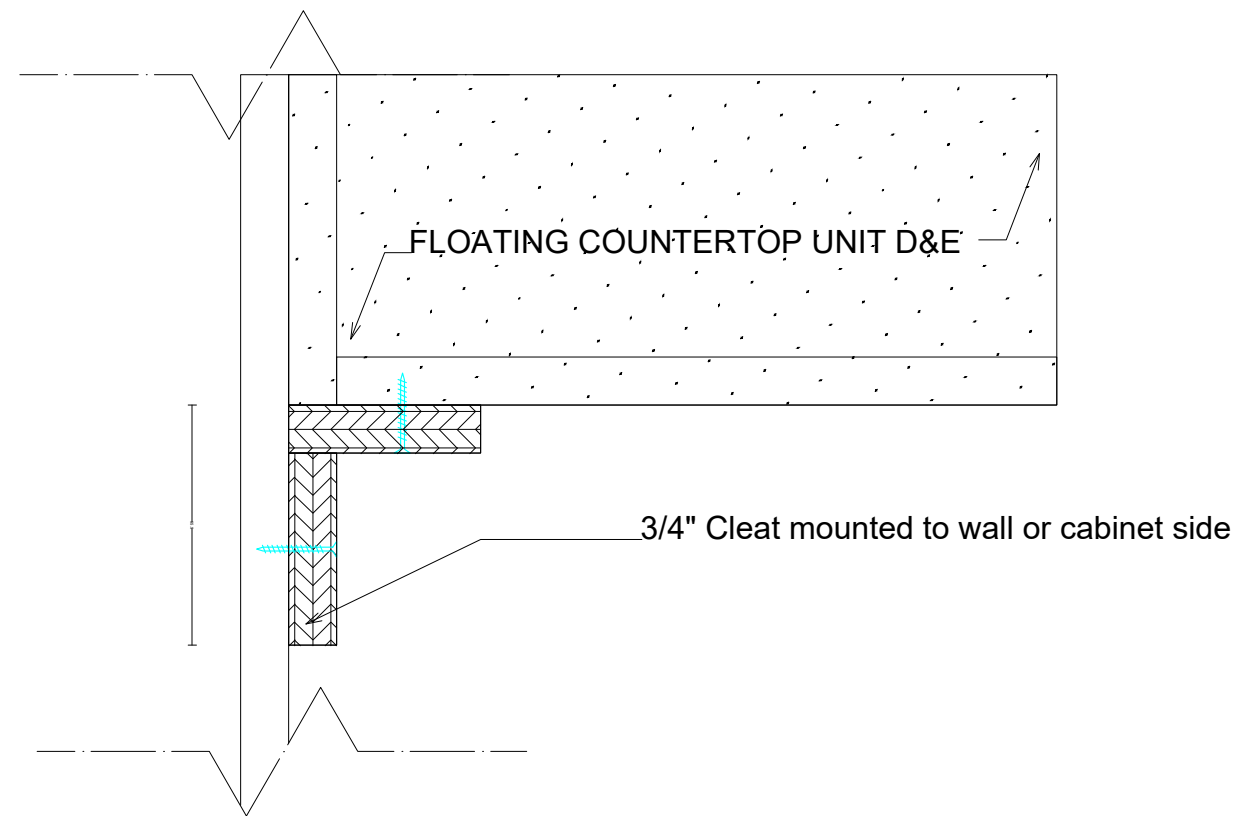

STANDARD DIMENSIONS

UNIT B WITH BACKSPLASH F

Notes:

**VA CABINET
FINAL DESIGN**

Sheet 6

Date: 09/09/21

Scale: 1 : 3

Detail of Floating Countertop Cleats