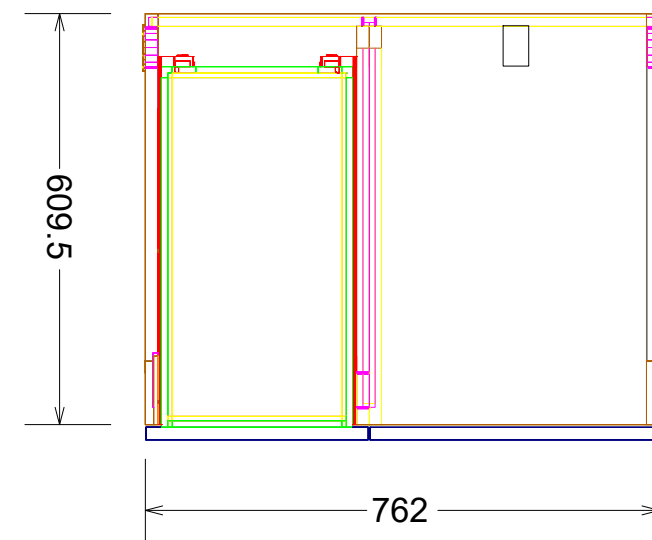

Back = Unfinished

VA CABINET FINAL

Default

Date: 09/09/21

Doors				
1	427	546	Slab	MDF 3/4 thick - No EB
Drawer Fronts				
1	759	223	Slab	MDF 3/4 thick - No EB
2	329	271.5	Slab	MDF 3/4 thick - No EB
Panel Stock				
1	608.5	862.5	Finished Left End	3/4 2s Prefinished Ply
1	608.5	862.5	Finished Right End	3/4 2s Prefinished Ply
1	743.5	764	Unfinished Back	1/2 Prefinished Ply
1	589.5	724.5	Top	3/4 2s Prefinished Ply
1	608.5	724.5	Deck	3/4 2s Prefinished Ply
2	89	496	Side Toe	3/4 2s Prefinished Ply
1	89	510	Sleeper	3/4 2s Prefinished Ply
1	88	761	Front Toe	3/4 2s Prefinished Ply
1	532.5	703	Shoe Shelf	1 inch PG ply
1	589.5	737	Fixed Shelf	3/4 2s Prefinished Ply FF
1	589.5	704	Shelf	3/4 2s Prefinished Ply
2	589.5	522.5	Partition	3/4 2s Prefinished Ply
1	101	300.5	Drawer Stretcher	3/4 2s Prefinished Ply
Hardware				
1 P 25.5		546	Roll Out Shelf Guide	569H5330B 21"
2 P 25.5		546	Drawer Guide	569H5330B 21"
1 P 25.5		470	Drawer Guide	569H4570B 18"
Drawer Boxes				
1	713.5	114.5		533.5

Assembly #3001 - Unit B HIPR
762 x 876.5 x 609.5 (1)

Reveals		
Reveal Top: 3	Reveal Left: 1.5	Reveal Horizontal: 3
Reveal Bottom: 0	Reveal Right: 1.5	Reveal Vertical: 3

Assembly #3001 - Unit B HIPR			
FL - Ferris - Standard			
L. Stile = 0		R. Stile = 0	
L. Scribe = 0	R. Scribe = 0	B. Scribe = 0	T. Scribe = 0
Toe Height = 101.5	Toe Recess = 76		
Left End = Finished	Right End = Finished	Back = Unfinished	