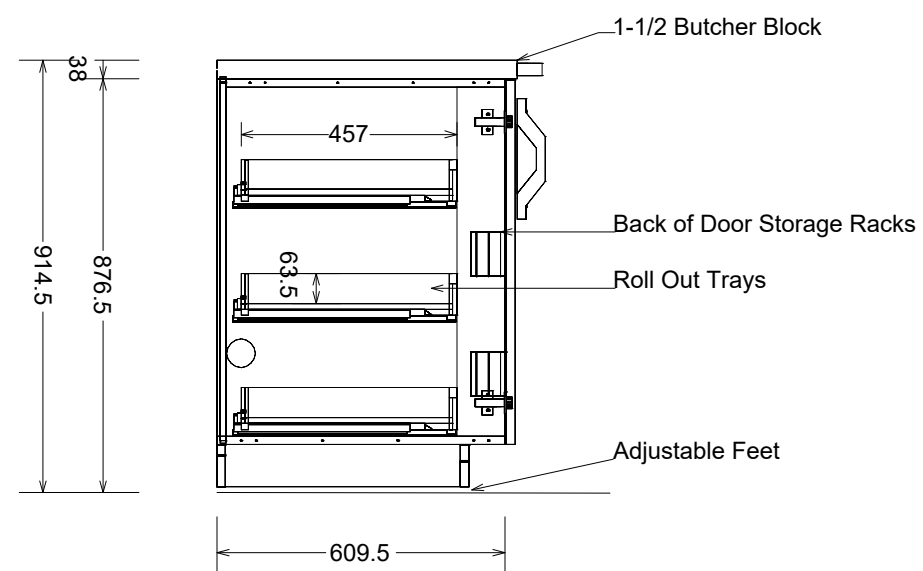

S1 SECTION OF UNIT A

Notes:

**VA CABINET
FINAL DESIGN**

Sheet 1
Date: 09/09/21
Scale: 3/4" = 1'