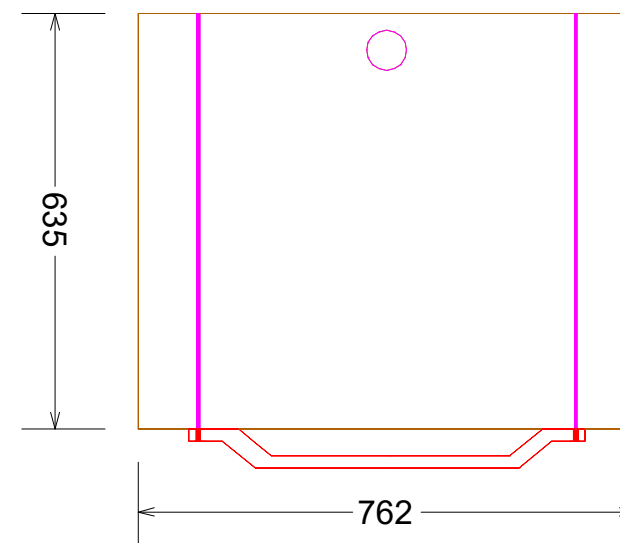

Default

Date: 09/09/21

Assembly #1001 - Unit A HIPR
762 x 876.5 x 609.5 (1)

Reveals

Reveal Top: 3 Reveal Left: 1.5 Reveal Horizontal: 3
 Reveal Bottom: 0 Reveal Right: 1.5 Reveal Vertical: 3

Assembly #1001 - Unit A HIPR

VA CABINET FINAL

Default

Date: 09/09/21

Assembly #1003 - Butcher Block 1.5"

762 x 38 x 635 (1)

Panel Stock				
1	635	762	Top	1-1/2 Butcher Block
Hardware				
1	25.5	606.5	Door Pull	SeaDog Grab Bar
Comment				

Reveals

Reveal Top: 0	Reveal Left: 0	Reveal Horizontal: 3
Reveal Bottom: 0	Reveal Right: 0	Reveal Vertical: 3

Assembly #1003 - Butcher Block 1.5"

FL - Ferris - Standard

L. Stile = 0	R. Stile = 0
L. Scribe = 9.5	R. Scribe = 0
Toe Height = 0	B. Scribe = 0
Left End = Unfinished	T. Scribe = 0
Right End = Unfinished	Back = Unfinished