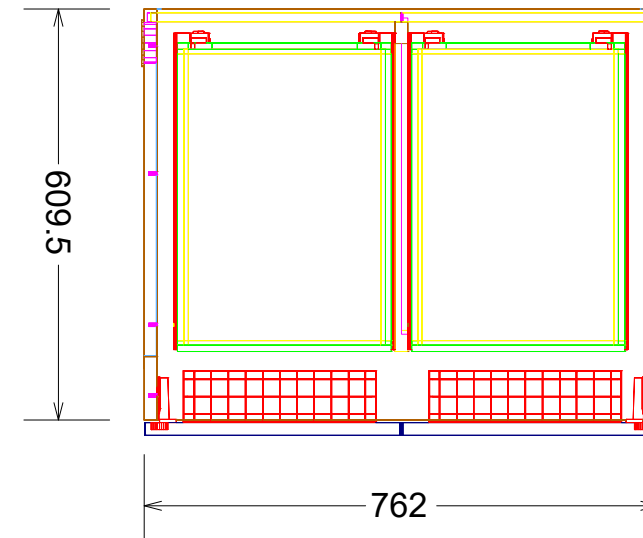

Reveals		
Reveal Top: 3	Reveal Left: 1.5	Reveal Horizontal: 3
Reveal Bottom: 0	Reveal Right: 1.5	Reveal Vertical: 3

Assembly #1001 - Unit A HIPR
FL - Ferris - Standard

L. Stile = 0	R. Stile = 0
L. Scribe = 0	R. Scribe = 0
Toe Height = 101.5	Toe Recess = 76
Left End = Finished	Right End = Finished
	Back = Unfinished

VA CABINET FINAL

Default

Date: 09/09/21