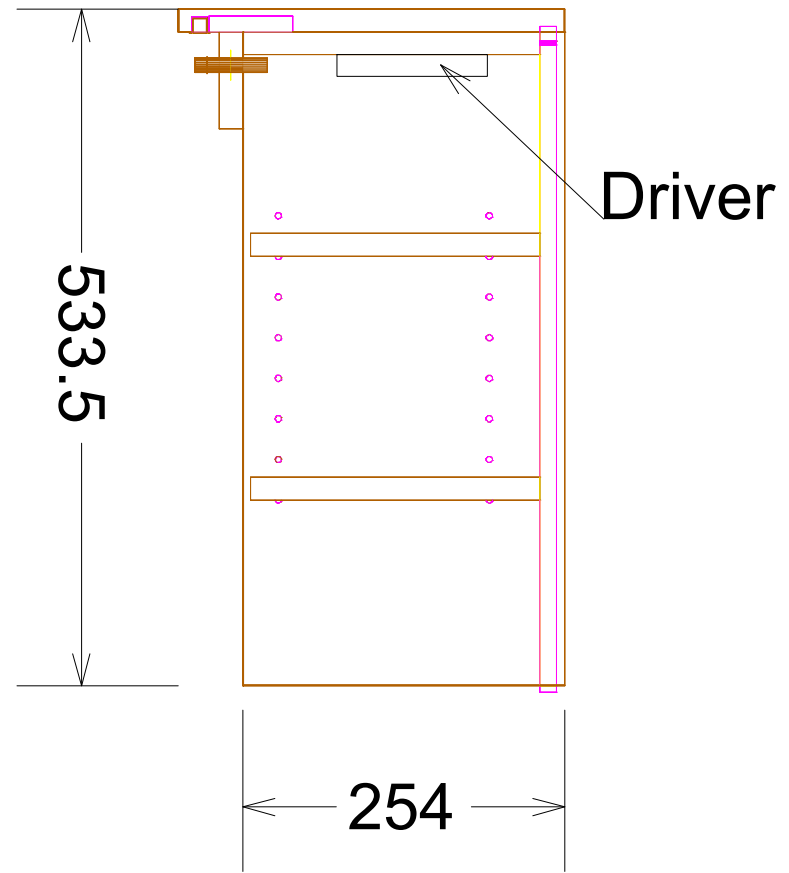

Key:

-  Verify In Field
-  170 Degree Hinges
-  Hold Dimension
-  90 Degree Hinge Restriction
-  Contractor to Verify
-  Rollout Tray

NOTE: ALL DIMENSIONS ARE FINISHED DIMENSIONS

Notes:

**VA CABINET
FINAL DESIGN**

Date: 09/09/21

Assembly #4002 - Power Bar with way find light
762 x 533.5 x 254 (1)

Panel Stock				
1	253.5	515	Finished Left End	3/4 Paint Grade Ply
1	253.5	515	Finished Right End	3/4 Paint Grade Ply
1	744.5	515	Unfinished Back	1/2 Prefinished Ply
1	234.5	725.5	Top	3/4 Paint Grade Ply
1	304	761	Panel	3/4 Paint Grade Ply
1	76	724	Light Valence	3/4 Paint Grade Ply
2	228	724	Adjustable Shelf	3/4 Paint Grade Ply

Comment
LEDs

Unit F- Backsplash

Reveals

Reveal Top: 0	Reveal Left: 0	Reveal Horizontal: 3
Reveal Bottom: 0	Reveal Right: 0	Reveal Vertical: 3

Assembly #4002 - Power Bar with way find light

FL - Ferris - PO Pantry

Date: 09/09/21

Assembly #4002 - Power Bar with way find light
762 x 533.5 x 254 (1)

UNIT F (BACKSPLASH)

Reveals

Reveal Top: 0	Reveal Left: 0	Reveal Horizontal: 3
Reveal Bottom: 0	Reveal Right: 0	Reveal Vertical: 3