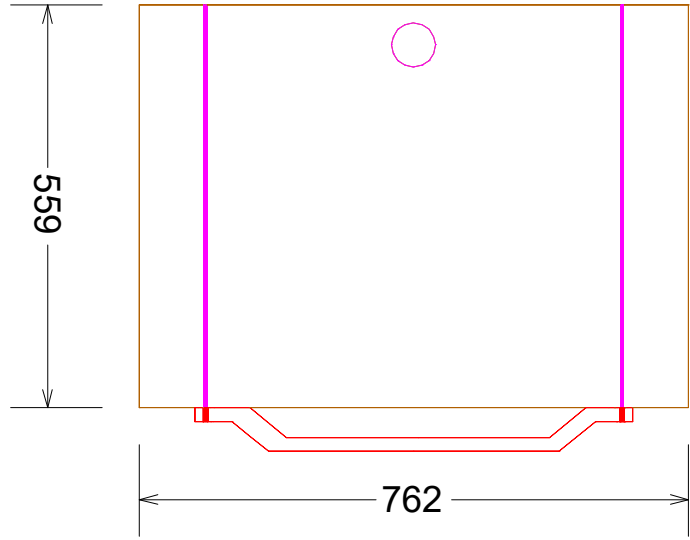

VA CABINET FINAL

Default

Date: 09/09/21

Assembly #4001 - Butcher Block 1.5"
762 x 38 x 559 (1)

Panel Stock				
1	559	762	Top	1-1/2 Butcher Block
Hardware				
1	25.5	606.5	Door Pull	OceanSide Grab Bar
Comment				