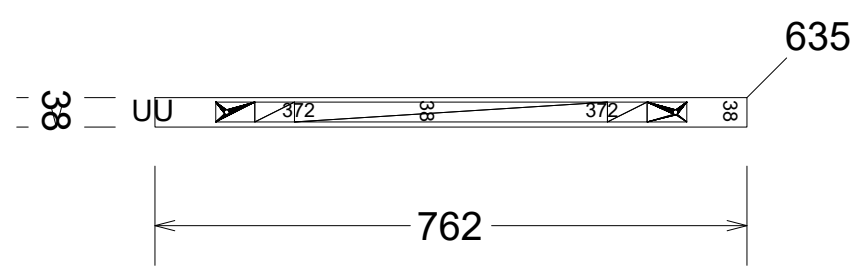

Default

Date: 09/09/21

Panel Stock				
1	635	762	Top	1-1/2 Butcher Block
Hardware				
1	25.5	606.5	Door Pull	Oceanside Grab Bar
Comment				

Assembly #5003 - Butcher Block 1.5"
762 x 38 x 635 (1)

Reveals

Reveal Top: 0	Reveal Left: 0	Reveal Horizontal: 3
Reveal Bottom: 0	Reveal Right: 0	Reveal Vertical: 3