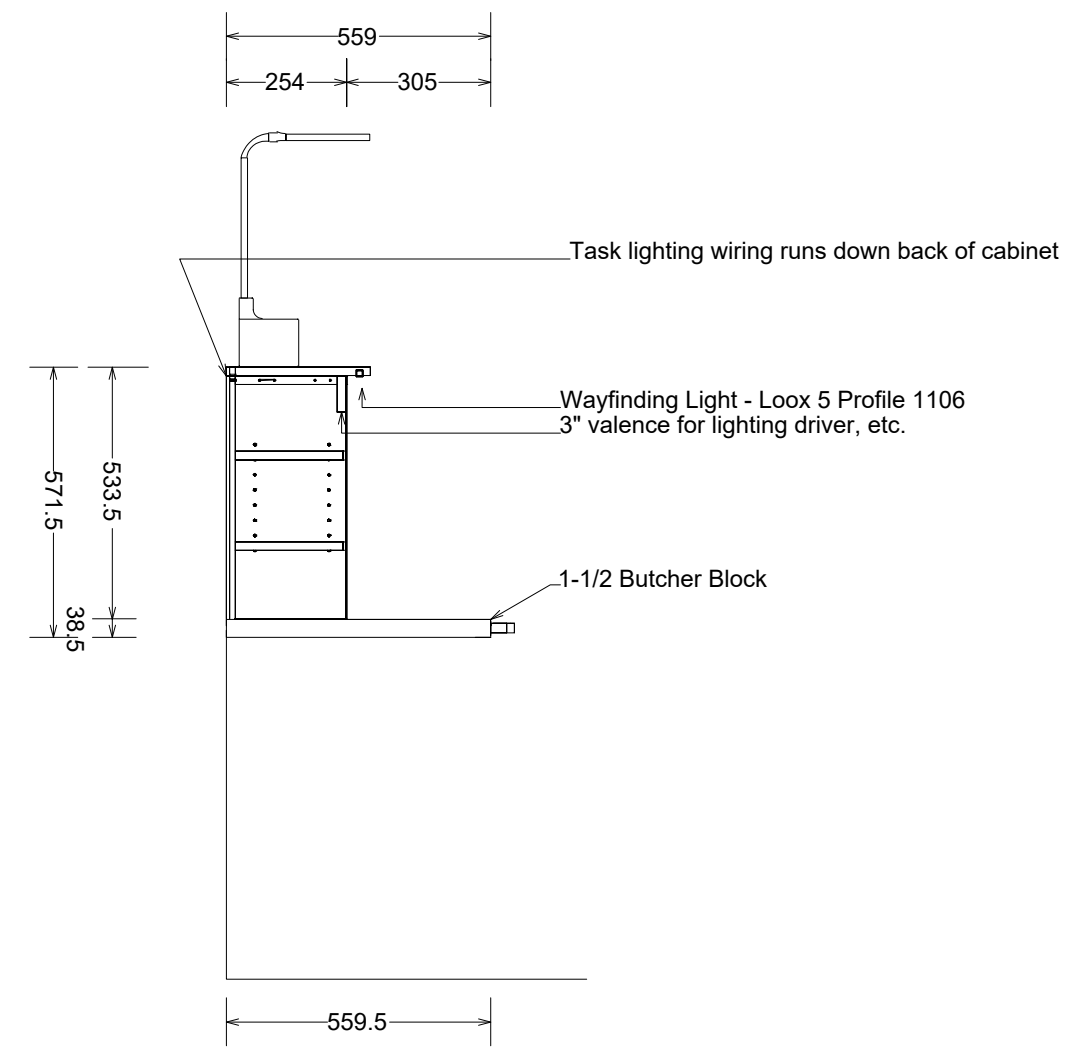

Notes:

**VA CABINET
FINAL DESIGN**

Sheet 2
Date: 09/09/21
Scale: 3/4 " = 1 '

E5 UNIT C WITH BACKSPLASH E
ASSISTIVE CABINET

S5 SECTION OF UNIT C WITH BACKSPLASH E

Notes:

**VA CABINET
FINAL DESIGN**

Sheet 3
Date: 09/09/21
Scale: 3/4 " = 1'