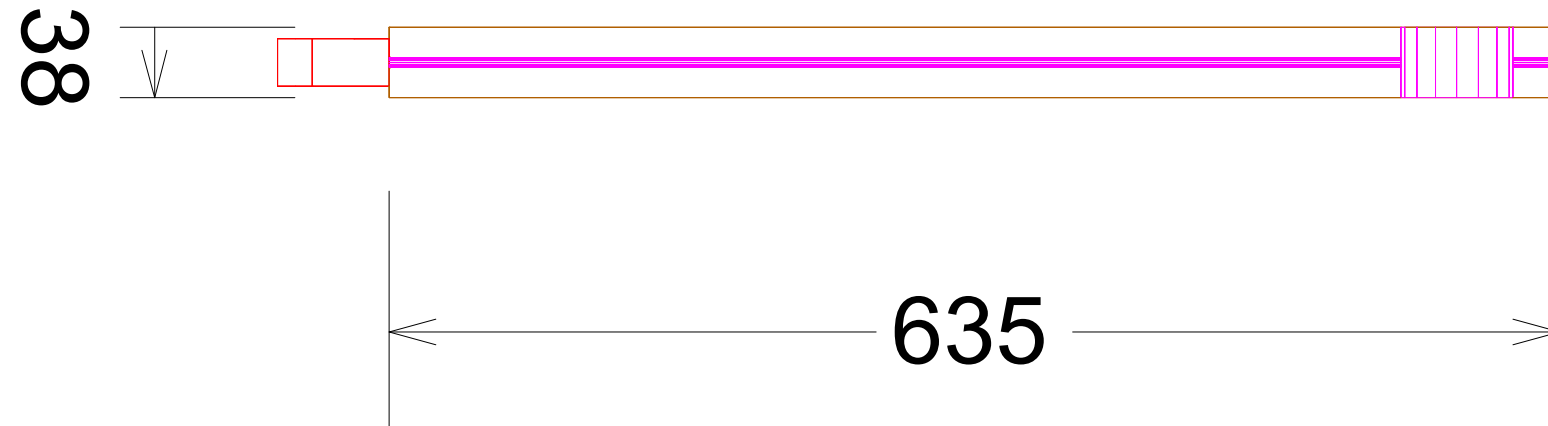

Assembly #1003 - Butcher Block 1.5"

762 x 38 x 635 (1)

Reveals

Reveal Top: 0

Reveal Left: 0

Reveal Horizontal: 3

Reveal Bottom: 0

Reveal Right: 0

Reveal Vertical: 3

Assembly #1003 - Butcher Block 1.5"

FL - Ferris - Standard

L. Stile = 0

R. Stile = 0

L. Scribe = 9.5

R. Scribe = 0

B. Scribe = 0

T. Scribe = 0

Toe Height = 0

Toe Recess = 76

Left End = Unfinished

Right End = Unfinished

Back = Unfinished

VA CABINET FINAL

Default

Date: 09/09/21