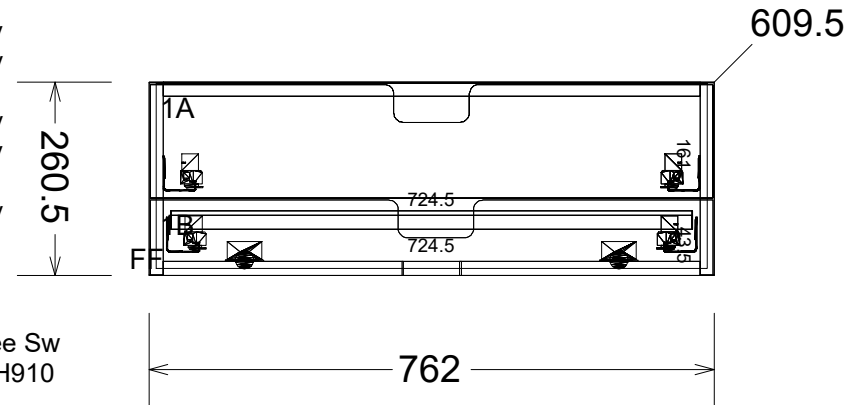

Assembly #5001 - Unit C
762 x 260.5 x 609.5 (1)

Doors				
1	759	101.5	Slab	MDF 3/4 thick - No EB
Drawer Fronts				
1	759	153	Slab	MDF 3/4 thick - No EB
Panel Stock				
1	609	259.5	Finished Left End	3/4 2s Prefinished Ply
1	609	259.5	Finished Right End	3/4 2s Prefinished Ply
1	743.5	250	Unfinished Back	1/2 Prefinished Ply
1	590	724.5	Top	3/4 2s Prefinished Ply
1	608.5	724.5	Deck	3/4 2s Prefinished Ply
1	532.5	703	Shoe Shelf	1 inch PG ply
1	589.5	703	Shelf	3/4 2s Prefinished Ply
Hardware				
1	P 25.5	546	Roll Out Shelf Guide	569H5330B 21"
1	P 25.5	546	Drawer Guide	569H5330B 21"
237		47	Hinge	Blum Full Overlay Free Sw
2	54	52	Hinge Plate	Blum 0mm Plate 175H910
Drawer Boxes				
1	713.5	89	533.5	

Comment

Tip Down front with Rollout Cutting Board

Reveals

Reveal Top: 3	Reveal Left: 1.5	Reveal Horizontal: 3
Reveal Bottom: 0	Reveal Right: 1.5	Reveal Vertical: 3

Assembly #5001 - Unit C
FL - Ferris - Standard

L. Stile = 0	R. Stile = 0
L. Scribe = 0	R. Scribe = 0
Toe Height = 0	Toe Recess = 76
Left End = Finished	Right End = Finished
	Back = Unfinished

VA CABINET FINAL

Default

Date: 09/09/21