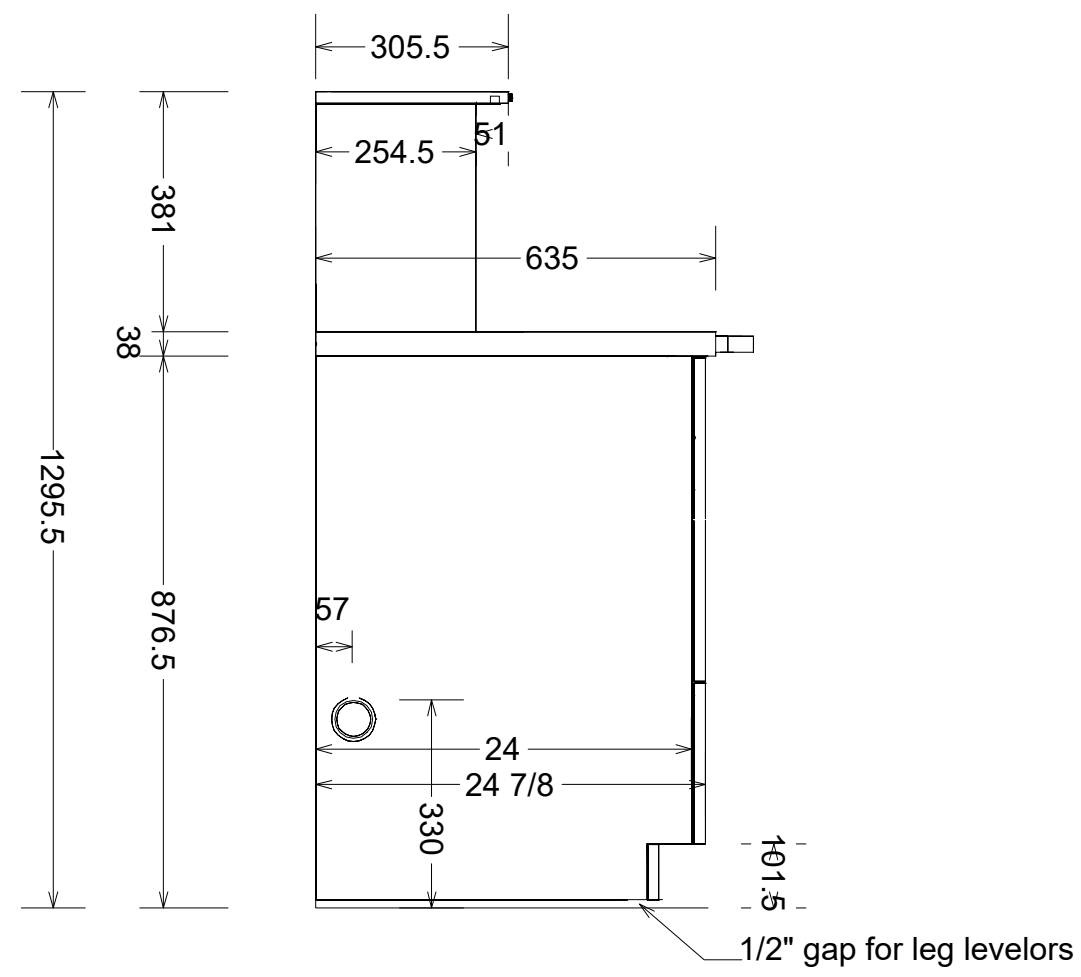

STANDARD DIMENSIONS

UNIT B WITH BACKSPLASH F