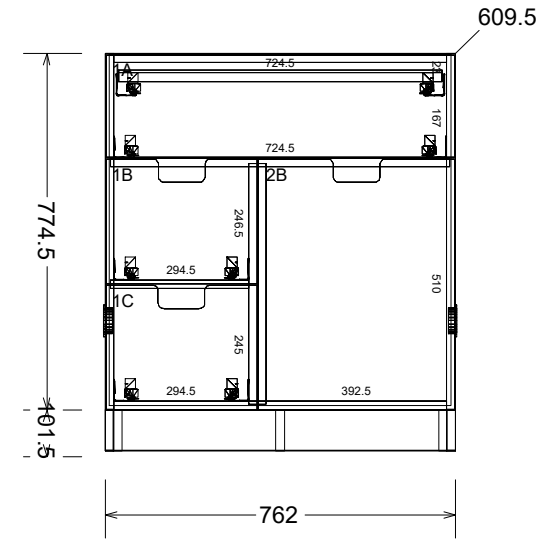

Doors				
1	427	546	Slab	MDF 3/4 thick - No EB
Drawer Fronts				
1	759	223	Slab	MDF 3/4 thick - No EB
2	329	271.5	Slab	MDF 3/4 thick - No EB
Panel Stock				
1	608.5	862.5	Finished Left End	3/4 2s Prefinished Ply
1	608.5	862.5	Finished Right End	3/4 2s Prefinished Ply
1	743.5	764	Unfinished Back	1/2 Prefinished Ply
1	589.5	724.5	Top	3/4 2s Prefinished Ply
1	608.5	724.5	Deck	3/4 2s Prefinished Ply
2	89	496	Side Toe	3/4 2s Prefinished Ply
1	89	510	Sleeper	3/4 2s Prefinished Ply
1	88	761	Front Toe	3/4 2s Prefinished Ply
1	532.5	703	Shoe Shelf	1 inch PG ply
1	589.5	737	Fixed Shelf	3/4 2s Prefinished Ply FF
1	589.5	704	Shelf	3/4 2s Prefinished Ply
2	589.5	522.5	Partition	3/4 2s Prefinished Ply
1	101	300.5	Drawer Stretcher	3/4 2s Prefinished Ply
Hardware				
1 P 25.5		546	Roll Out Shelf Guide	569H5330B 21"
2 P 25.5		546	Drawer Guide	569H5330B 21"
1 P 25.5		470	Drawer Guide	569H4570B 18"
Drawer Boxes				
1	713.5	114.5		533.5

Assembly #3001 - Unit B HIPR
762 x 876.5 x 609.5 (1)

Reveals		
Reveal Top: 3	Reveal Left: 1.5	Reveal Horizontal: 3
Reveal Bottom: 0	Reveal Right: 1.5	Reveal Vertical: 3

Assembly #3001 - Unit B HIPR			
FL - Ferris - Standard			
L. Stile = 0		R. Stile = 0	
L. Scribe = 0	R. Scribe = 0	B. Scribe = 0	T. Scribe = 0
Toe Height = 101.5	Toe Recess = 76		
Left End = Finished	Right End = Finished	Back = Unfinished	

VA CABINET FINAL
Default
Date: 09/09/21