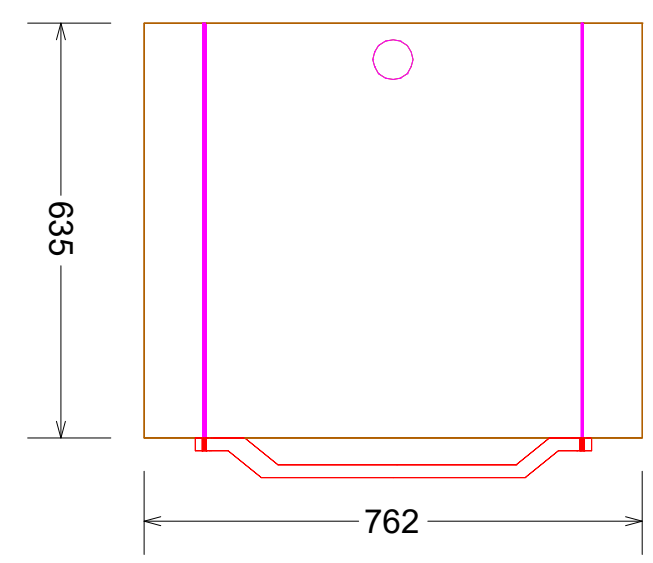

Default

Date: 09/09/21

Panel Stock				
1	635	762	Top	1-1/2 Butcher Block
Hardware				
1	25.5	606.5	Door Pull	Oceanside Grab Bar
Comment				

Assembly #5003 - Butcher Block 1.5"
762 x 38 x 635 (1)

Reveals

Reveal Top: 0	Reveal Left: 0	Reveal Horizontal: 3
Reveal Bottom: 0	Reveal Right: 0	Reveal Vertical: 3