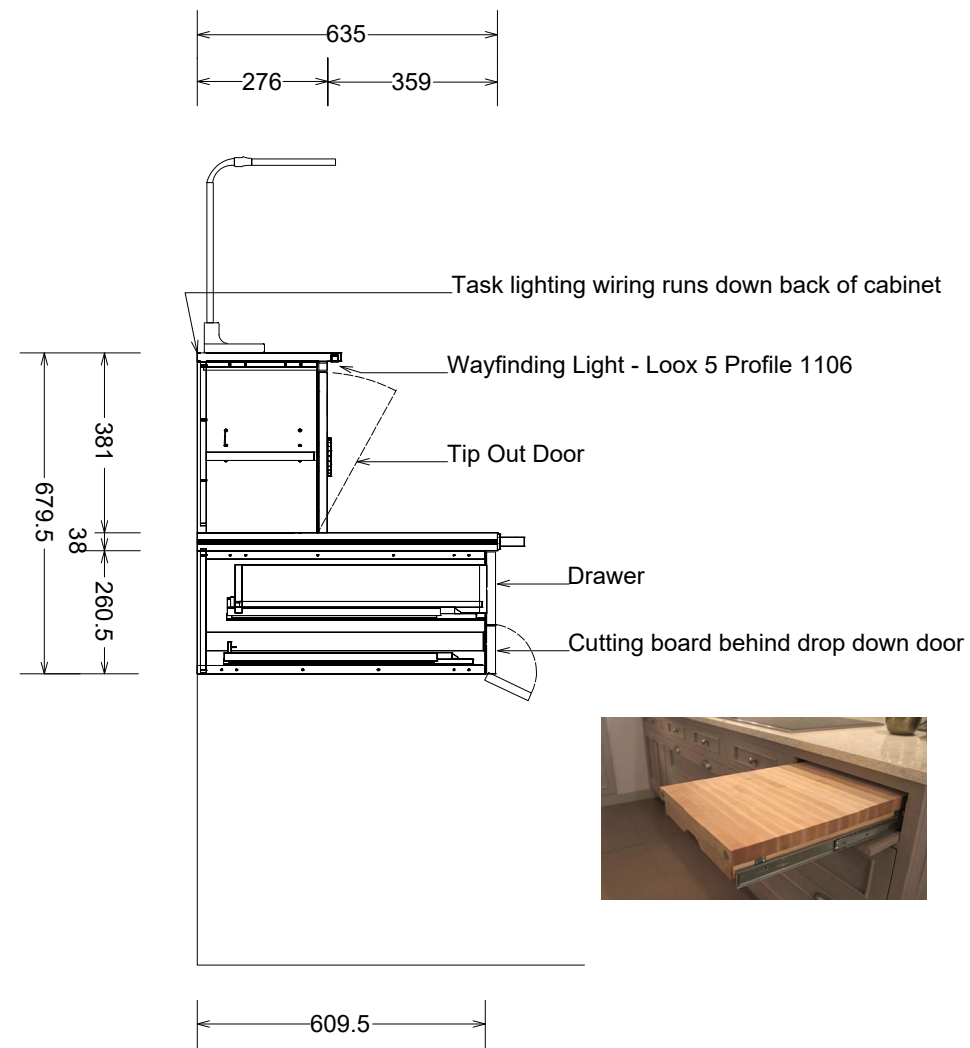

S5 SECTION OF UNIT C WITH BACKSPLASH E

Notes:

**VA CABINET
FINAL DESIGN**

Sheet 3
Date: 09/09/21
Scale: 3/4 " = 1'