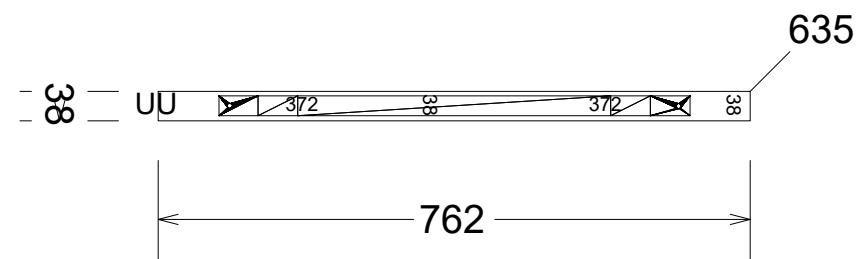

VA CABINET FINAL

Default

Date: 09/09/21

Assembly #1003 - Butcher Block 1.5"

762 x 38 x 635 (1)

Panel Stock				
1	635	762	Top	1-1/2 Butcher Block
Hardware				
1	25.5	606.5	Door Pull	SeaDog Grab Bar
Comment				