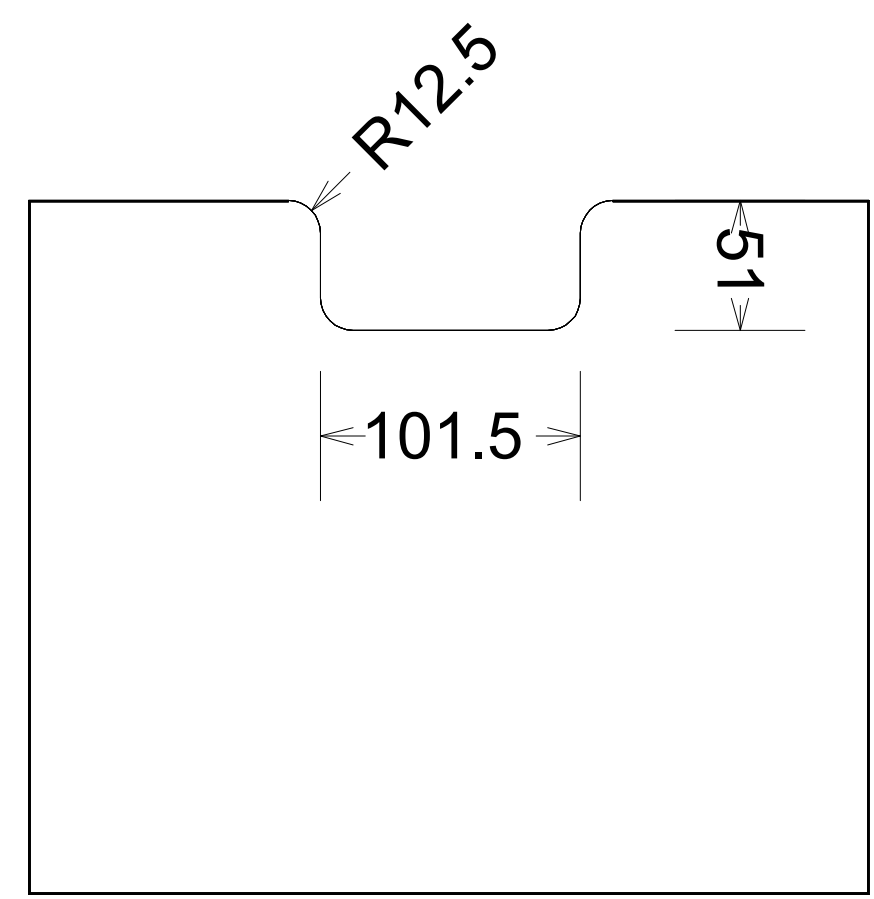

Notes:

VA CABINET
FINAL DESIGN

Sheet 5
Date: 09/09/21
Scale:

Detail of Drawer Front Scoop Pull