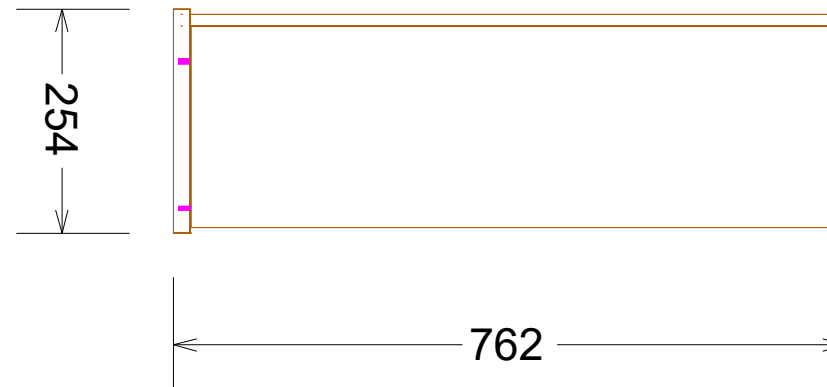

Assembly #4002 - Power Bar with way find light
762 x 533.5 x 254 (1)

Panel Stock				
1	253.5	515	Finished Left End	3/4 Paint Grade Ply
1	253.5	515	Finished Right End	3/4 Paint Grade Ply
1	744.5	515	Unfinished Back	1/2 Prefinished Ply
1	234.5	725.5	Top	3/4 Paint Grade Ply
1	304	761	Panel	3/4 Paint Grade Ply
1	76	724	Light Valence	3/4 Paint Grade Ply
2	228	724	Adjustable Shelf	3/4 Paint Grade Ply

Comment
LEDs

Unit F- Backsplash

Reveals

Reveal Top: 0	Reveal Left: 0	Reveal Horizontal: 3
Reveal Bottom: 0	Reveal Right: 0	Reveal Vertical: 3

Assembly #4002 - Power Bar with way find light

FL - Ferris - PO Pantry

L. Stile = 0	R. Stile = 0
L. Scribe = 0	R. Scribe = 0
Toe Height = 0	Toe Recess = 76
Left End = Finished	Right End = Finished
	Back = Unfinished
	T. Scribe = 17.5
	B. Scribe = 0

VA CABINET FINAL

Default

Date: 09/09/21