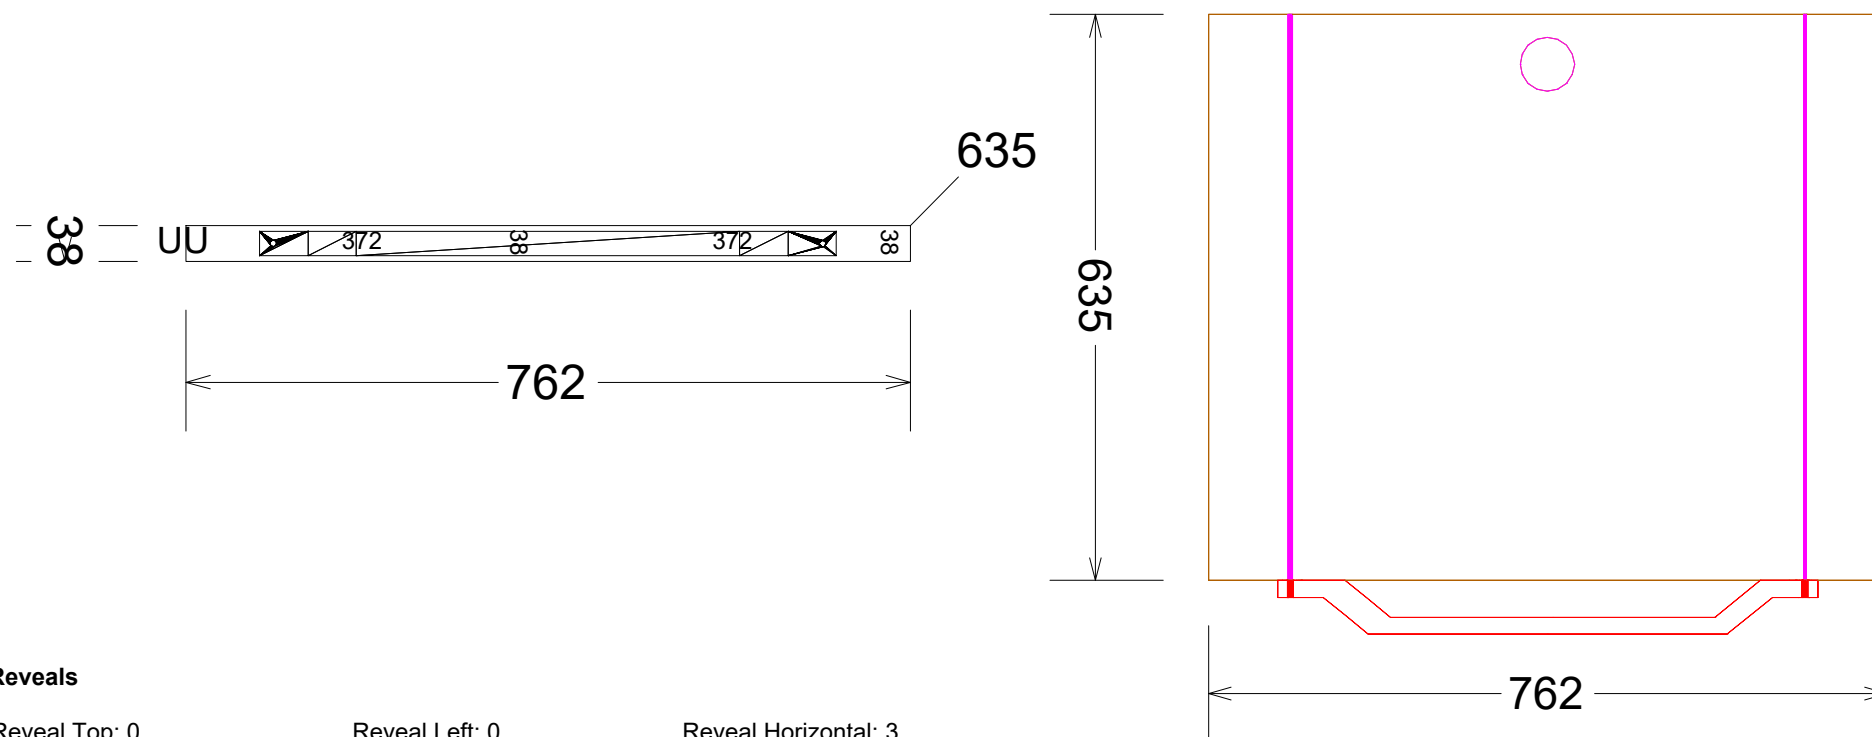

VA CABINET FINAL

Default

Date: 09/09/21

Assembly #3002 - Butcher Block 1.5"

762 x 38 x 635 (1)

Panel Stock				
1	635	762	Top	1-1/2 Butcher Block
Hardware				
1	25.5	254	Door Pull	Oceanside Grab Bar
Comment				