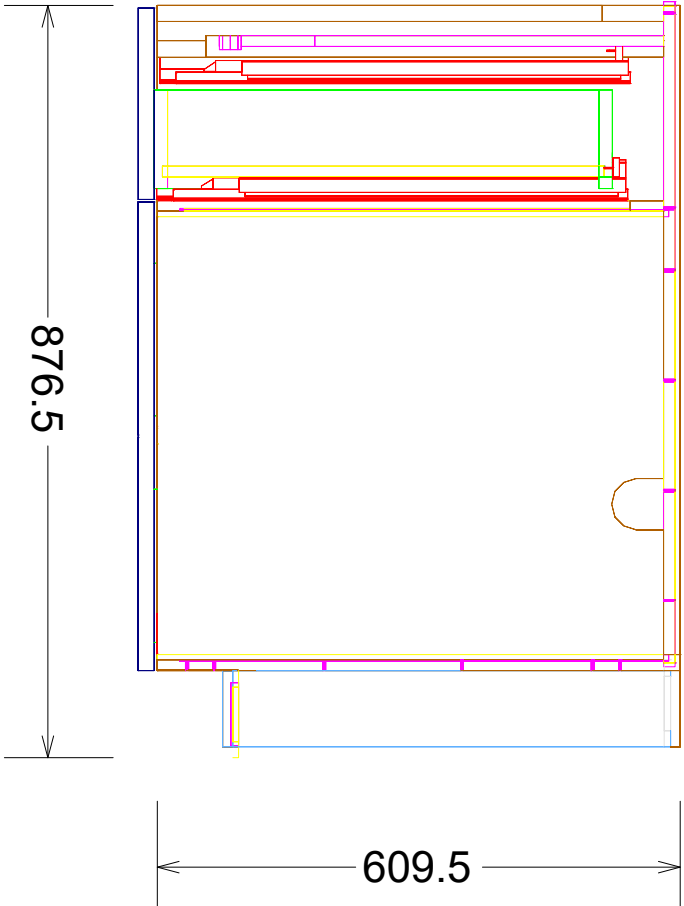

Key:

-  Verify In Field
-  170 Degree Hinges
-  Hold Dimension
-  90 Degree Hinge Restriction
-  Contractor to Verify
-  Rollout Tray

NOTE: ALL DIMENSIONS ARE FINISHED DIMENSIONS

Notes:

**VA CABINET
FINAL DESIGN**

VA CABINET FINAL
Default
Date: 09/09/21

Assembly #3001 - Unit B HIPR

762 x 876.5 x 609.5 (1)

Drawer Boxes

1	283.5	178	533.5
1	283.5	178	457

Comment

Matrix Double Trash
Pull out counter rollout

Reveals