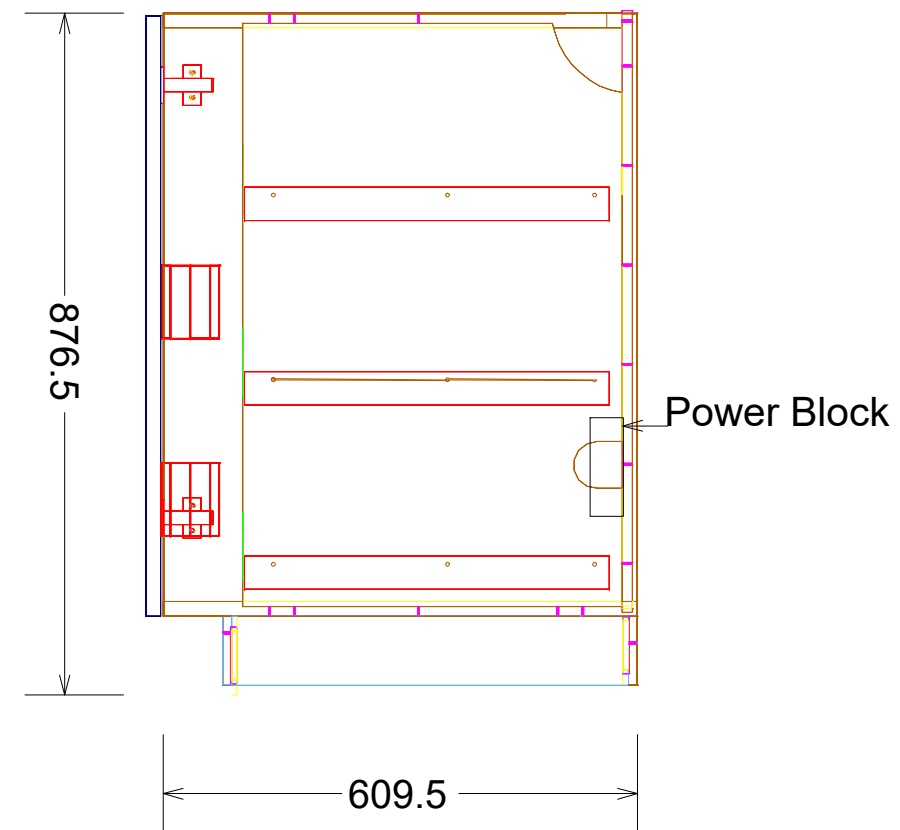

Assembly #1001 - Unit A HIPR
762 x 876.5 x 609.5 (1)

Door Storage Racks - Hafele - 543.17.201

Reveals		
Reveal Top: 3	Reveal Left: 1.5	Reveal Horizontal: 3
Reveal Bottom: 0	Reveal Right: 1.5	Reveal Vertical: 3

Assembly #1001 - Unit A HIPR
FL - Ferris - Standard

L. Stile = 0	R. Stile = 0
L. Scribe = 0	R. Scribe = 0
Toe Height = 101.5	Toe Recess = 76
Left End = Finished	Right End = Finished
	Back = Unfinished

VA CABINET FINAL

Default

Date: 09/09/21

Assembly #1001 - Unit A HIPR
762 x 876.5 x 609.5 (1)

Reveals

Reveal Top: 3 Reveal Left: 1.5 Reveal Horizontal: 3
 Reveal Bottom: 0 Reveal Right: 1.5 Reveal Vertical: 3

Assembly #1001 - Unit A HIPR