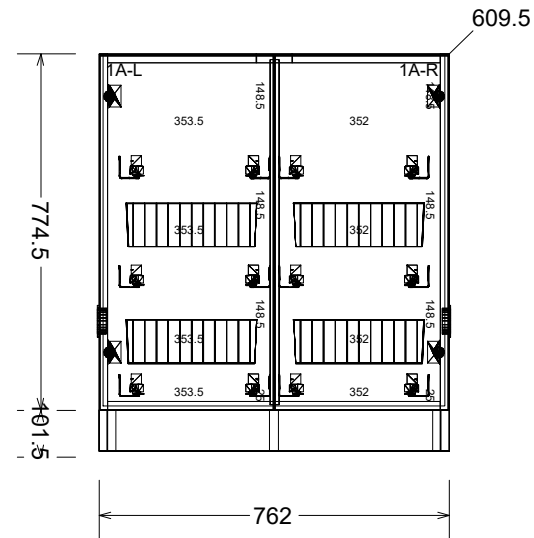

Doors				
2	378	771.5	Slab	MDF 3/4 thick .5mm EB
Panel Stock				
1	608.5	862.5	Finished Left End	3/4 2s Prefinished Ply
1	608.5	862.5	Finished Right End	3/4 2s Prefinished Ply
1	743.5	764	Unfinished Back	1/2 Prefinished Ply
1	589.5	724.5	Top	3/4 2s Prefinished Ply
1	609	724.5	Deck	3/4 2s Prefinished Ply
2	89	496	Side Toe	3/4 2s Prefinished Ply
1	89	510	Sleeper	3/4 2s Prefinished Ply
1	88	761	Front Toe	3/4 2s Prefinished Ply
1	88	724.5	Back Toe	3/4 2s Prefinished Ply
1	488	750	Partition	3/4 2s Prefinished Ply
Hardware				
6	P 25.5	470	Roll Out Guide	569H4570B 18"
4	37	47	Hinge	Blum Full Overlay 71B3590 FF
4	54	52	Hinge Plate	Blum 0mm Plate 175H910

Assembly #1001 - Unit A HIPR
762 x 876.5 x 609.5 (1)

Door Storage Racks - Hafele - 543.17.201