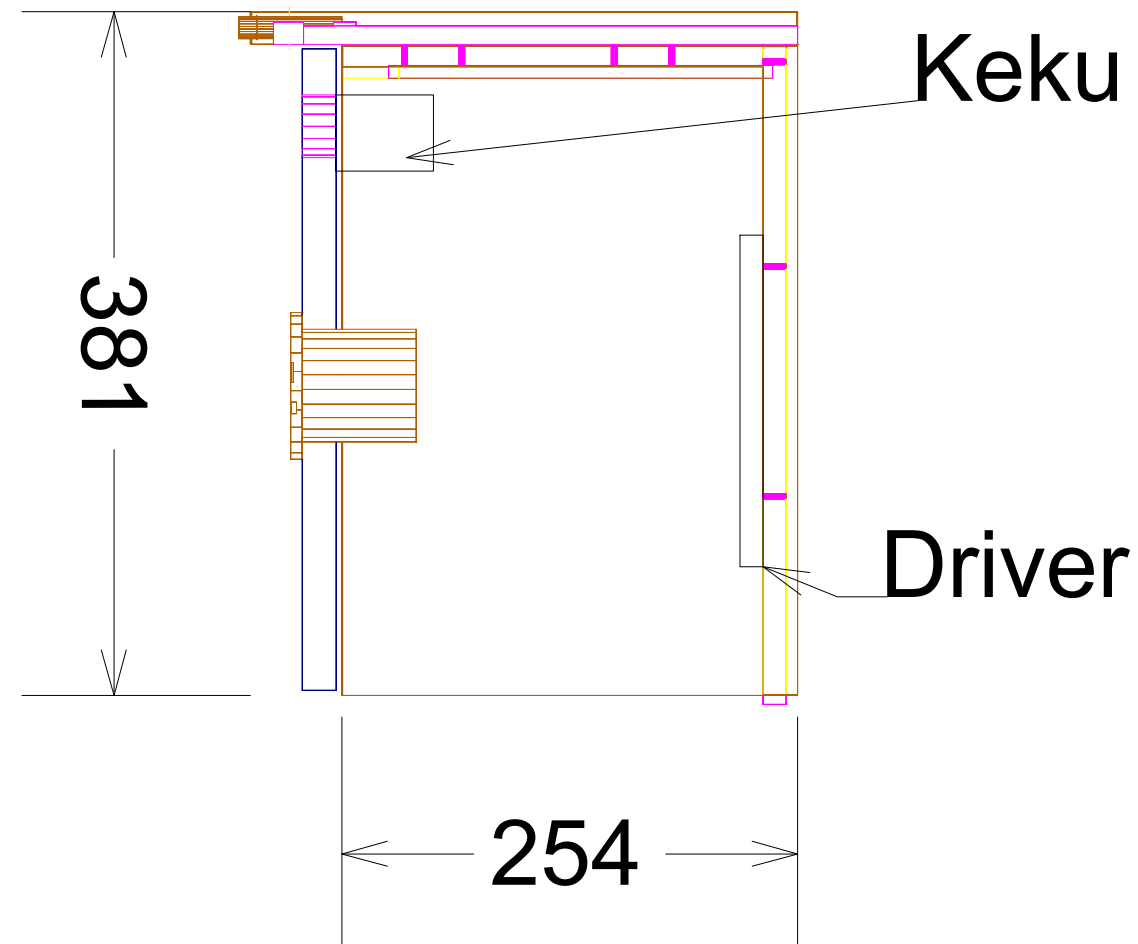

Reveals

Reveal Top: 0	Reveal Left: 0	Reveal Horizontal: 3
Reveal Bottom: 0	Reveal Right: 0	Reveal Vertical: 3

Assembly #1003 - Butcher Block 1.5"

FL - Ferris - Standard

L. Stile = 0	R. Stile = 0
L. Scribe = 9.5	R. Scribe = 0
Toe Height = 0	B. Scribe = 0
Left End = Unfinished	T. Scribe = 0
Right End = Unfinished	Back = Unfinished

Comment

Tip Out Hardware at center
Power Grommet at center
LEDs

UNIT E (BACKSPLASH)

Reveals

Reveal Top: 21	Reveal Left: 0	Reveal Horizontal: 3
Reveal Bottom: 3	Reveal Right: 0	Reveal Vertical: 3

Assembly #5002 - Power Bar with way find light		VA CABINET FINAL	
FL - Ferris - Standard		Default	
L. Stile = 0	R. Stile = 0		
L. Scribe = 0	R. Scribe = 0	B. Scribe = 0	T. Scribe = 19
Toe Height = 0	Toe Recess = 76		
Left End = Finished	Right End = Finished	Back = Unfinished	
		Date: 09/09/21	

Assembly #5002 - Power Bar with way find light

762 x 381 x 254 (1)

UNIT E (BACKSPLASH)

Reveals

Reveal Top: 21

Reveal Left: 0

Reveal Horizontal: 3

Reveal Bottom: 3