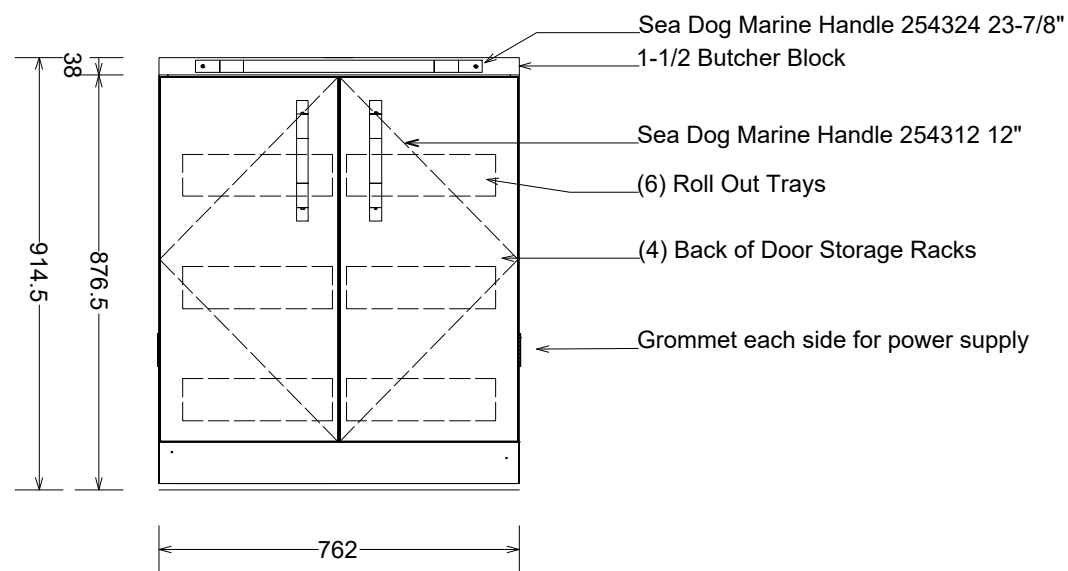

E1 UNIT A
ASSISTIVE CABINET