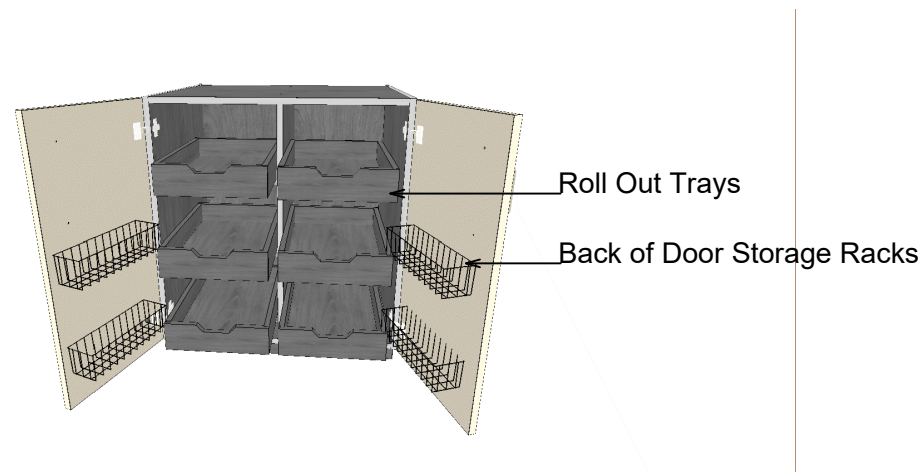

E1 UNIT A
ASSISTIVE CABINET