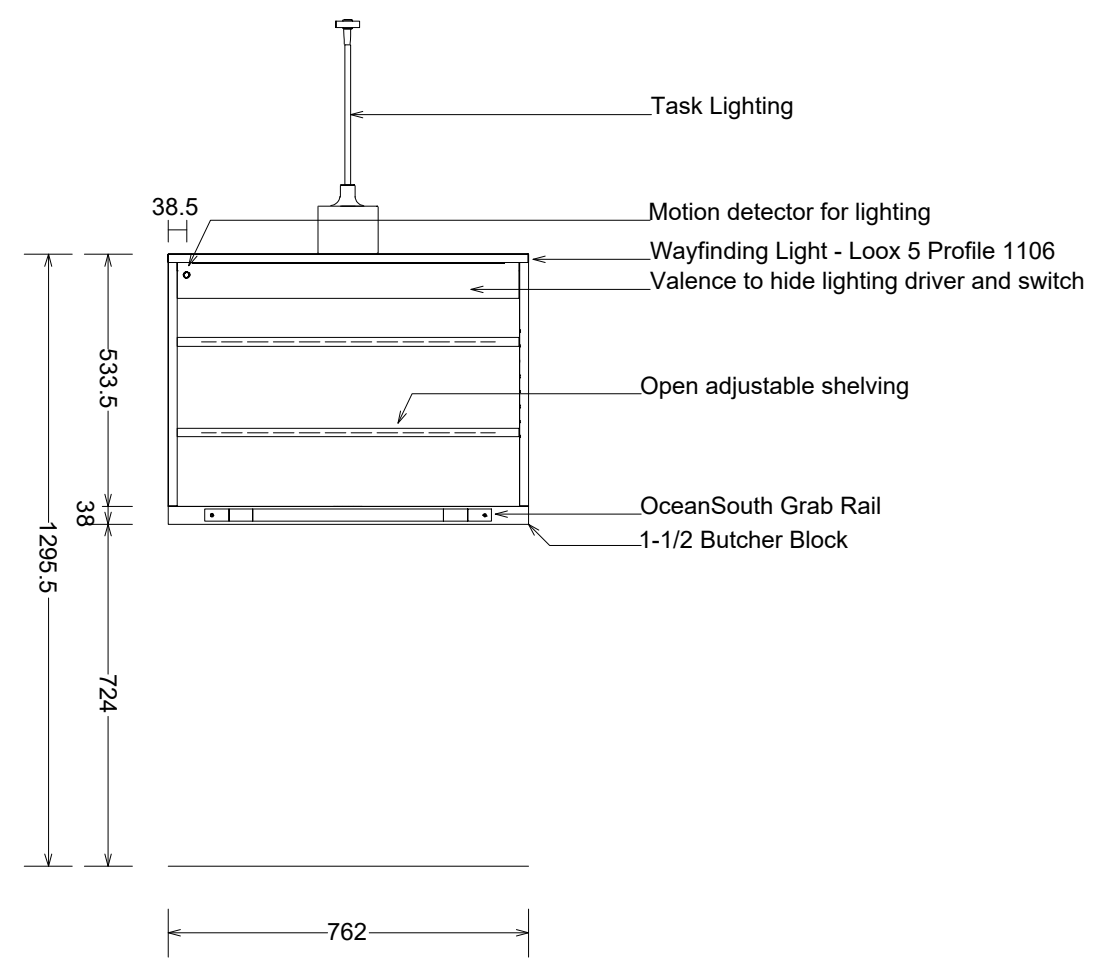

E4 UNIT D WITH BACKSPLASH F
ASSISTIVE CABINET

Notes:

**VA CABINET
FINAL DESIGN**