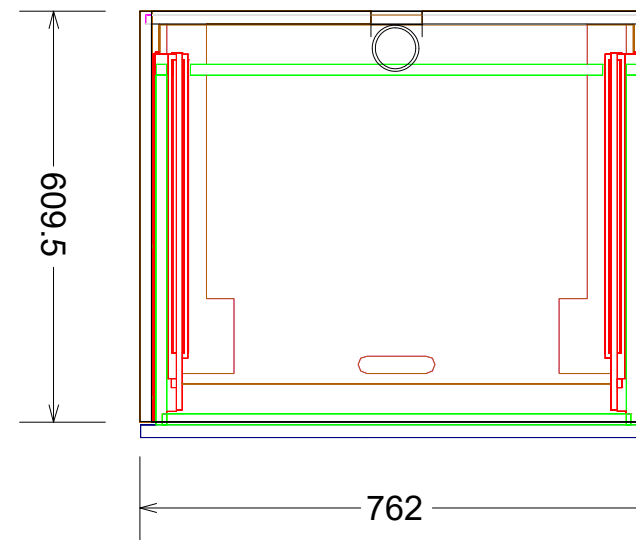

Assembly #5001 - Unit C
762 x 260.5 x 609.5 (1)

Doors				
1	759	101.5	Slab	MDF 3/4 thick - No EB
Drawer Fronts				
1	759	153	Slab	MDF 3/4 thick - No EB
Panel Stock				
1	609	259.5	Finished Left End	3/4 2s Prefinished Ply
1	609	259.5	Finished Right End	3/4 2s Prefinished Ply
1	743.5	250	Unfinished Back	1/2 Prefinished Ply
1	590	724.5	Top	3/4 2s Prefinished Ply
1	608.5	724.5	Deck	3/4 2s Prefinished Ply
1	532.5	703	Shoe Shelf	1 inch PG ply
1	589.5	703	Shelf	3/4 2s Prefinished Ply
Hardware				
1	P 25.5	546	Roll Out Shelf Guide	569H5330B 21"
1	P 25.5	546	Drawer Guide	569H5330B 21"
237		47	Hinge	Blum Full Overlay Free Sw
2	54	52	Hinge Plate	Blum 0mm Plate 175H910
Drawer Boxes				
1	713.5	89	533.5	

Comment

Tip Down front with Rollout Cutting Board

Reveals

Reveal Top: 3	Reveal Left: 1.5	Reveal Horizontal: 3
Reveal Bottom: 0	Reveal Right: 1.5	Reveal Vertical: 3

Assembly #5001 - Unit C
FL - Ferris - Standard

L. Stile = 0	R. Stile = 0
L. Scribe = 0	R. Scribe = 0
Toe Height = 0	Toe Recess = 76
Left End = Finished	Right End = Finished
	Back = Unfinished

VA CABINET FINAL

Default

Date: 09/09/21